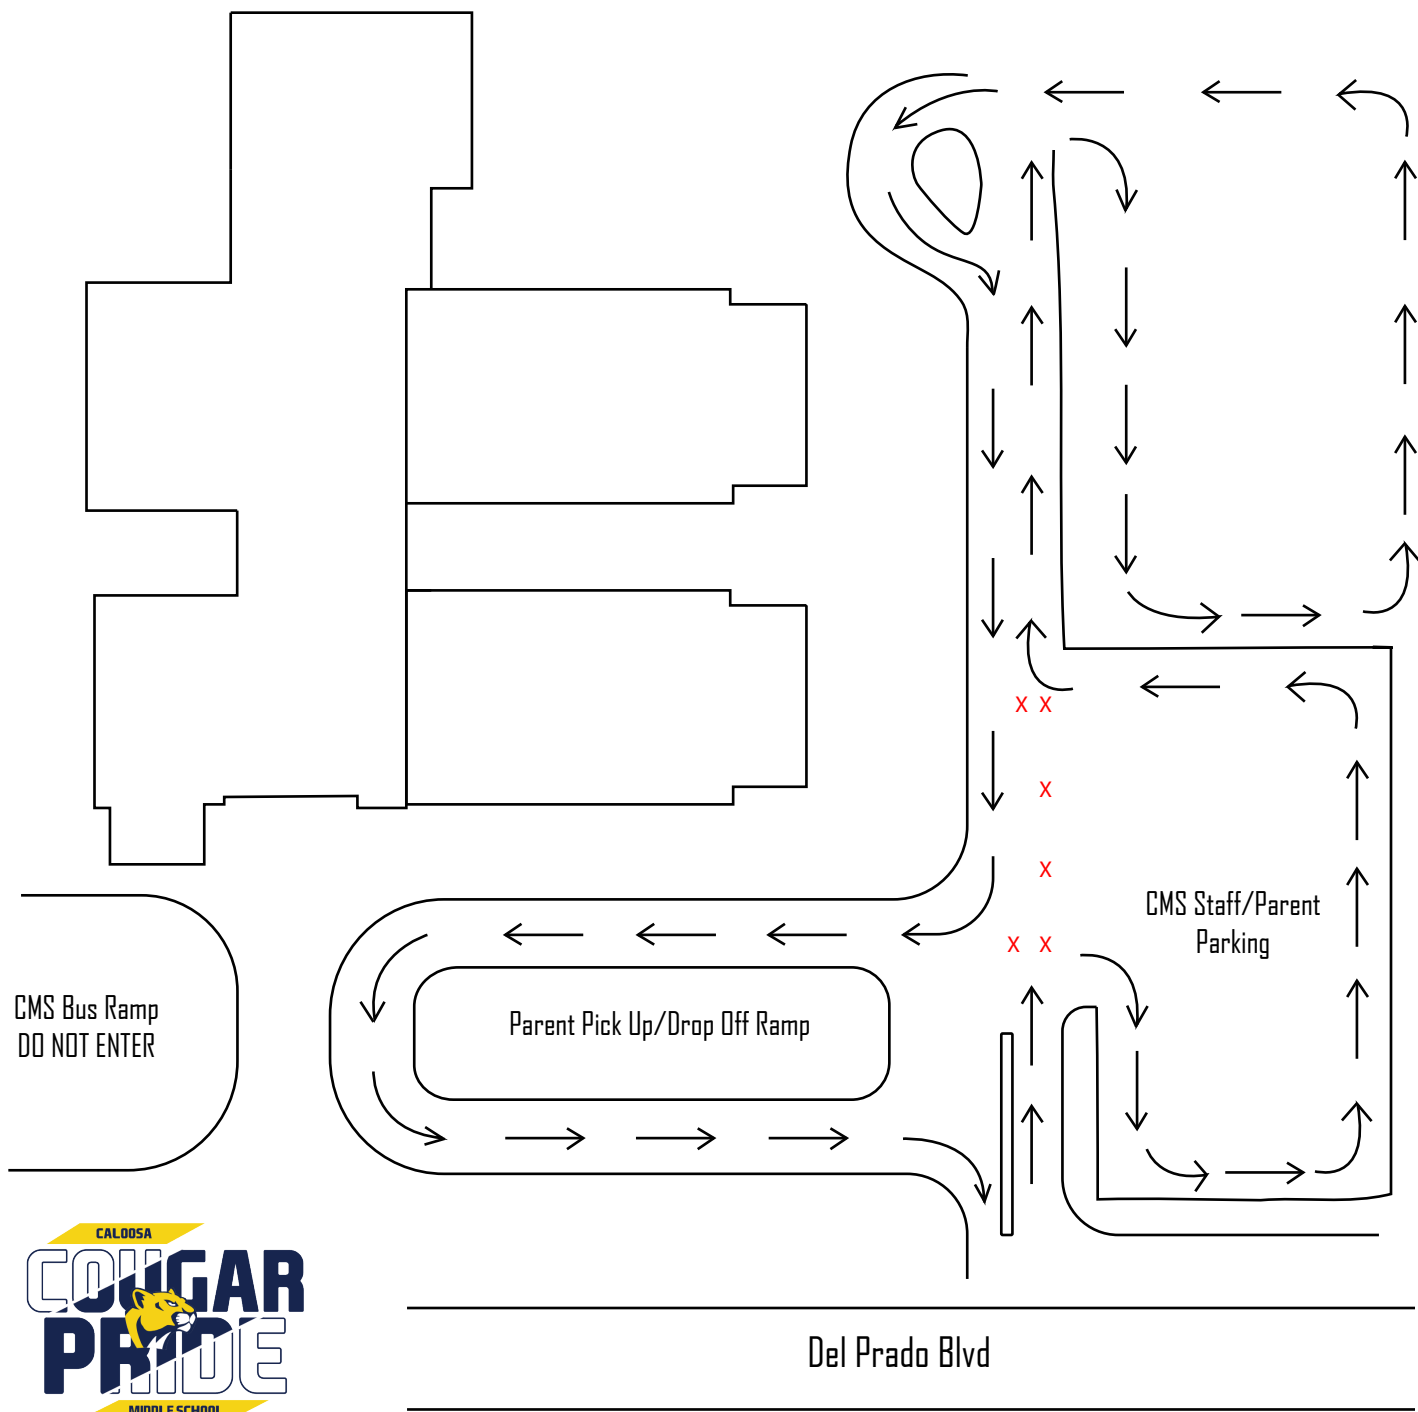

PARENT PICK UP

As you enter CMS campus you will turn into the staff parking area. Please follow the cones around the parking lot then down towards the football field. You will then enter the vacant field to the right. Please stay to the RIGHT of the cones at all times in this field. From there you will then enter the culdesac. Please follow arrows shown to the parent pick up and drop off entrance. Turn right to pick up or drop off your child. Continue to the exit. **This will help to keep traffic off Del Prado Blvd.** Parent pick up and drop off should take place in front of the school where supervision is provided.

If you need to come into the school, be sure to park in the CMS staff/parent parking lot. **Please do not park on the parent pick up/drop off ramp.** It is important to keep the ramp cleared at all times.